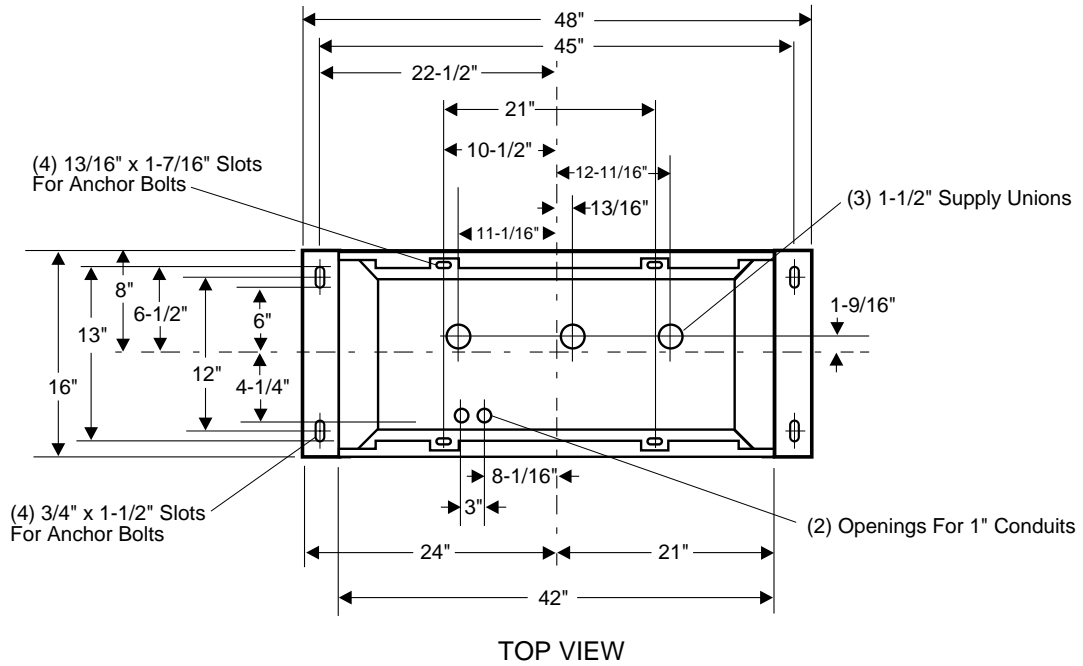

Remanufactured MPD™-2/C Dispensers

Elevation Diagrams

S0000237

Footprint Diagrams

VAPOR RECOVERY OUTLETS

S0000238