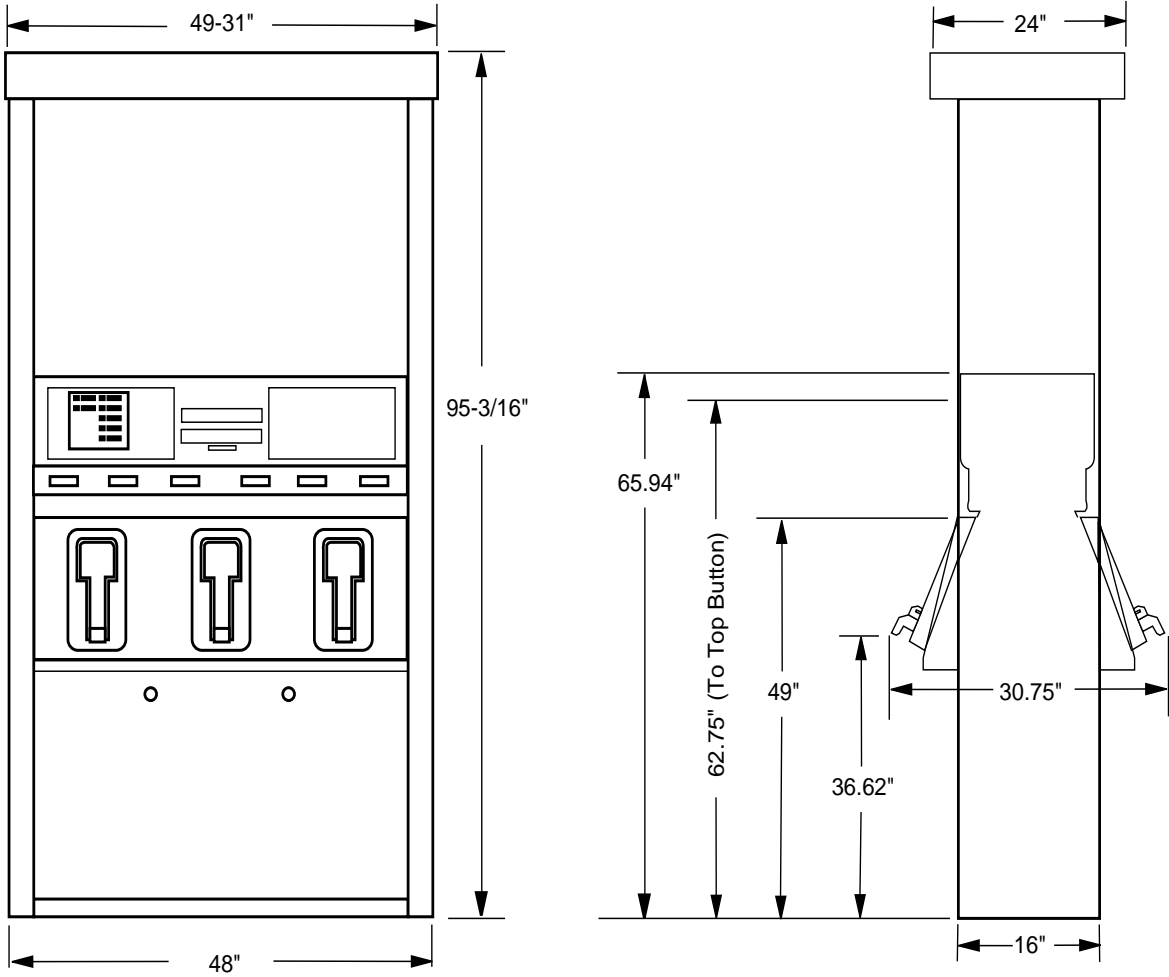

Remanufactured MPD™-2/C Dispensers

Elevation Diagrams

S0000237

Footprint Diagrams

VAPOR RECOVERY OUTLETS

S0000238