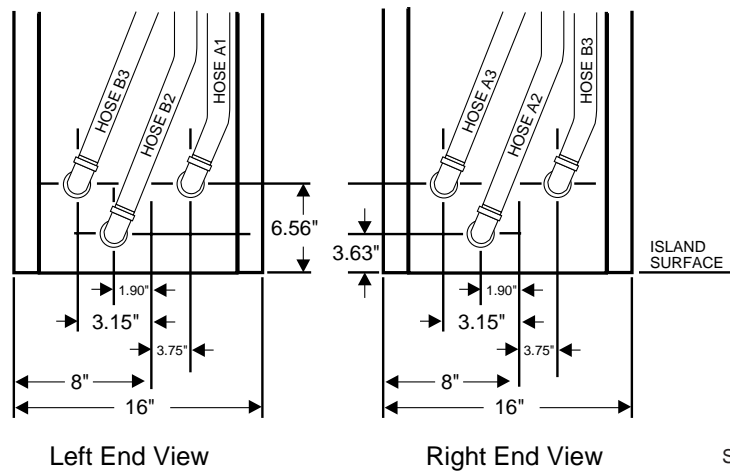

Remanufactured MPD™-2/C Dispensers

Elevation Diagrams

S0000237

Footprint Diagrams

VAPOR RECOVERY OUTLETS

S0000238