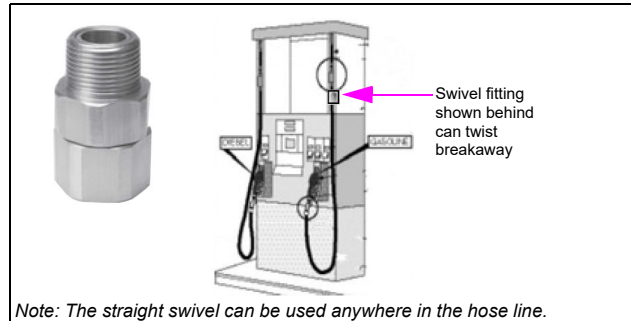

## C720 SERIES TWISTER SWIVELS

Part Number	Description
C720 3/4	3/4" x 3/4" Twister Swivel
C720 1 x 3/4	1" x 3/4" Twister Swivel
C720 1 x 1	1" x 1" Twister Swivel
C720 1 x 1-B100	1" x 1" B100 Twister Swivel
C720 1 x 1-BP	1" x 1" Twister Swivel (British Threads)
C720 3/4-BP	1" x 3/4" Twister Swivel (British Threads)
C720 3/4-E85	3/4" x 3/4" E85 Twister Swivel

### INSTALLATION INSTRUCTIONS

1. Isolate/turn OFF the dispenser, relieve line pressure and drain fuel into an approved metal container.
2. Install the male-threaded bushing to the outlet at the top of the dispenser or to the nozzle inlet.
3. Use proper pipe thread sealant. Do not over tighten. DO NOT USE TEFLON® TAPE.
4. Reattach to hose.
5. Activate/turn the dispenser ON and check for leakage. In case of leakage, replace the unit.

## STRAIGHT SWIVEL

Part Number	Description
ILS-M75	ERGO Integrated 3/4" NPT
ILS-M75F	ERGO Integrated 3/4" NPT E85
ILS-N7575	3/4" x 3/4" NPT Straight Swivel
ILS-N7575F	3/4" x 3/4" NPT Straight Swivel E85
ILS-N100100	1" TO 1" NPT Straight Swivel