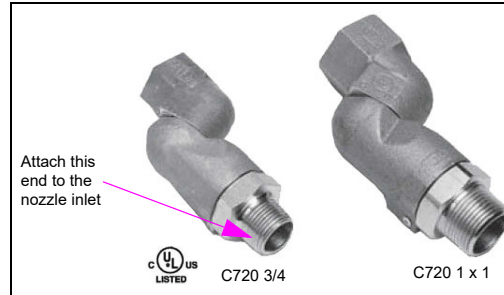

## C720 SERIES TWISTER SWIVELS

Part Number	Description
C720 3/4	3/4" x 3/4" Twister Swivel
C720 1 x 3/4	1" x 3/4" Twister Swivel
C720 1 x 1	1" x 1" Twister Swivel
C720 1 x 1-B100	1" x 1" B100 Twister Swivel
C720 1 x 1-BP	1" x 1" Twister Swivel (British Threads)
C720 3/4-BP	1" x 3/4" Twister Swivel (British Threads)
C720 3/4-E85	3/4" x 3/4" E85 Twister Swivel

### INSTALLATION INSTRUCTIONS

1. Isolate/turn OFF the dispenser, relieve line pressure and drain fuel into an approved metal container.
2. Install the male-threaded bushing to the outlet at the top of the dispenser or to the nozzle inlet.
3. Use proper pipe thread sealant. Do not over tighten. DO NOT USE TEFLON® TAPE.
4. Reattach to hose.
5. Activate/turn the dispenser ON and check for leakage. In case of leakage, replace the unit.

## STRAIGHT SWIVEL

Part Number	Description
ILS-M75	ERGO Integrated 3/4" NPT
ILS-M75F	ERGO Integrated 3/4" NPT E85
ILS-N7575	3/4" x 3/4" NPT Straight Swivel
ILS-N7575F	3/4" x 3/4" NPT Straight Swivel E85
ILS-N100100	1" TO 1" NPT Straight Swivel