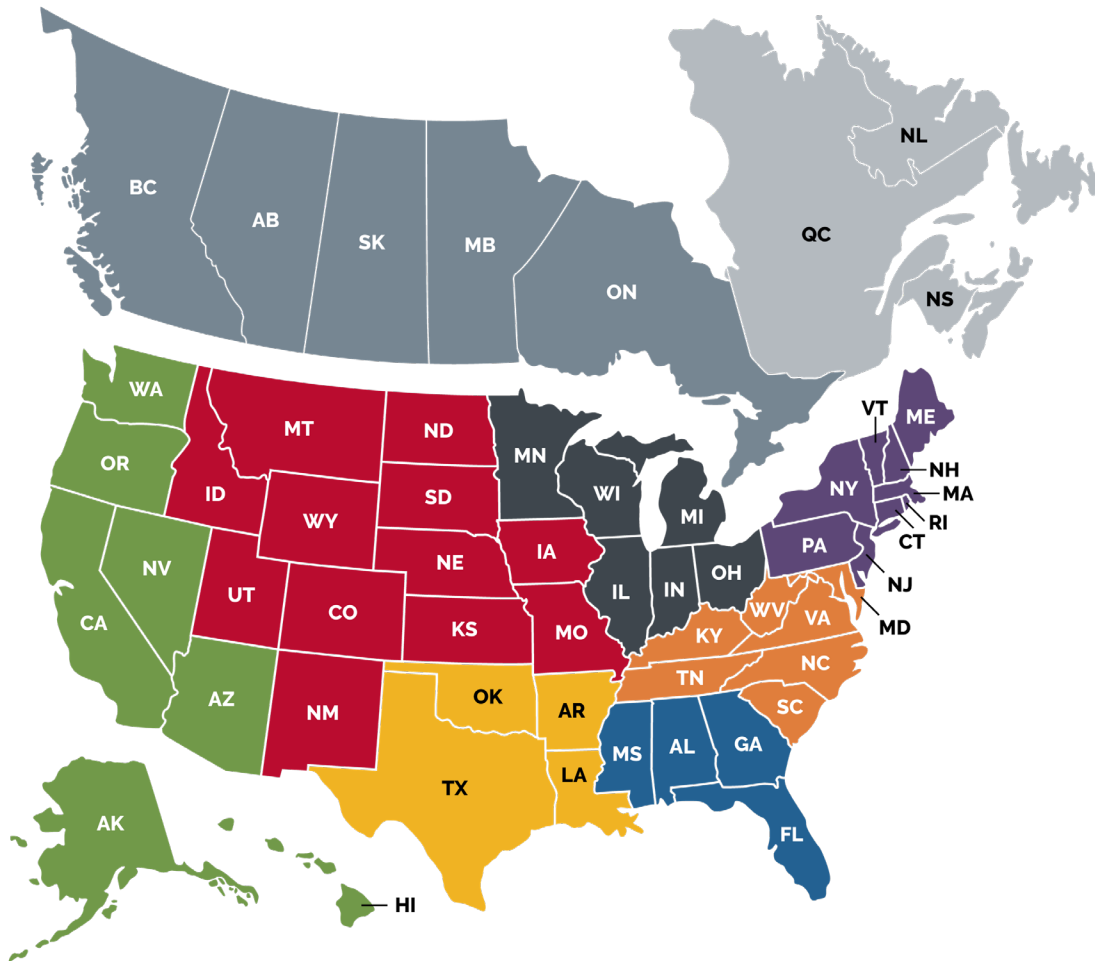

Territory Sales Managers Map – North America

Northeast	Open Position
Email	davis.womble@veeder.com
Phone	+1.336.690.7866

Central	Rob Schafer
Email	robert.schafer@veeder.com
Phone	+1.612.913.1120

Mid-Atlantic	Ann Rose
Email	arose@veeder.com
Phone	+1.252.665.0437