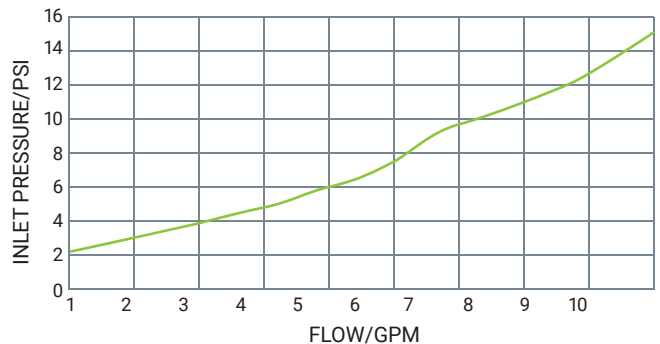

3/4" NOZZLE PRESSURE DROP

ACCESSORIES

Breakaways

- **CTM100** | 1" CAM TWIST Magnetic Breakaway
- **CTM100-L** | 1" CAM TWIST Lower-Half Breakaway
- **C100N** | 1" Single-Use Breakaway

Swivels

C720 1 x 1 | 1"M x 1"F Twister Swivel

Spout Assemblies

Available through Catlow Customer Service

Scuff Guards

Available Pantone® Colors:

- **RED- 200 C**
- **BLACK- BLACK C**
- **GREEN- 348 C**
- **BLUE- 286 C**
- **YELLOW- 128 C**
- **ORANGE- 144 C**

Splash Shields

Available Pantone® Colors: