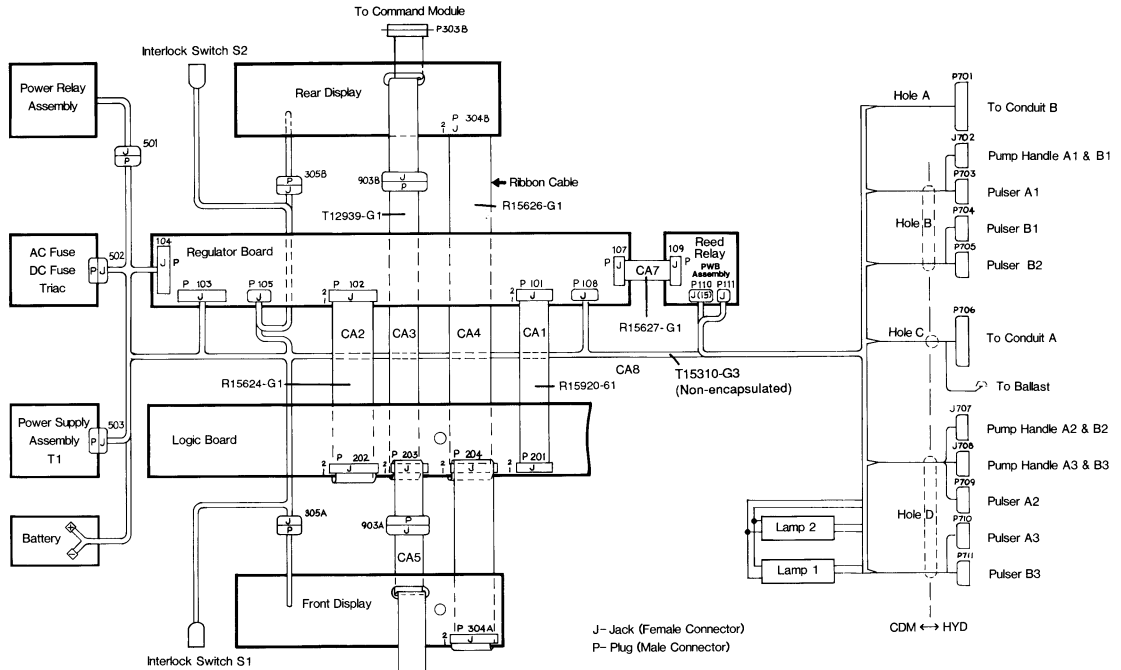

REVISONS	
SYM	DESCRIPTION

J- Jack (Female Connector)  
P- Plug (Male Connector)

GREENBORO CONFIDENTIAL

GREENBORO GREENSBORO, N.C.

MPD A3 Interconnect Block Diagram

DATE:     TIME:     REV:     BY:     SHEET NO:     TOTAL SHEETS:     FE 2