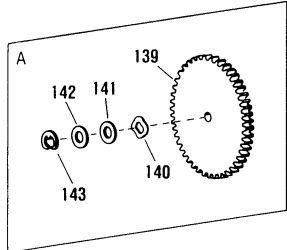

For Use On Meter Register To Drive Reset