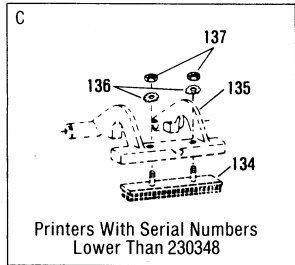

Parts List

Technical Manual
8-019
Issued: 5/99
Supersedes: 2/98

251294
Rev. E

METER PRINTER

ACCUMULATIVE
(NONRESET)
TYPE

SERIES
788801

VEEDER-ROOT 

For Use On Meter Register To Drive Reset