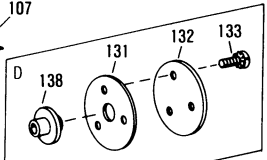

Printers With Serial Numbers Lower Than 230348

To Cover Reset Knob Hole On Meter Register

For Service Order Kit 370020-022

Meter Duplicator
Accumulative (Nonreset) Type

ITEM NO.	PART NO.	PART NAME	QUANTITY PER UNIT
1	80548-1-011	Cover Housing-Self Closing	1
1a	80601-1-018	Cover Assembly-Self Closing (Items 1-12 Inclusive)	1
	See NOTE 4		
1d	80601-4-030	Cover Assembly-Self Closing (Left Hand)	1
1e	80548-4-020	Cover Housing-Self Closing (Left Hand)	1
2	14154-JH-510	Pin	2
3	80549-1-010	Ticket Guide	1
4	80603-1-010	Ticket Cover	1
4a	80444-1-008	Ticket Cover Assembly (Items 4-7 Inclusive)	1
5	80395-6-030	Gasket	1
6	502241-001	Set Screw (#8-32 x 3/16")	1
7	80396-1-005	Magnet	1
8	80242-1-005	Knob	1
9	502259-003	Screw (#8-32 x 1")	1
10	510500-116	Screw (#5-40 x 7/32")	5
11	501513-009	Screw (#5-40 x 3/8")	1
12	80446-1-005	Magnet Plate	1
13	Not Used		
14	Not Used		
15	Not Used		
16	Not Used		
17	510163-001	Groove Pin (3/32" x 1/2")	3
18	32636-D-025	Rebound Plate	1
19a	310325-334	Spring-Compression	1
19b	328158-001	Spring-Loop	2
20	14427-QE-790	Printing Arm Lever Spring	1
21	G327582-001	Printing Arm	1
22	510125-001	Groove Pin (3/32" x 11/16")	1
23	11071-FA-299	Washer	As Req'd.
24	323992-001	Pawl Group	1
25	51488-011	No-Back Pawl Spring	1
26	874201-114	Collar	1
27	G32629-24-338	Printing Arm (Includes 28, 29, 30)	1
28	511850-179	Screw #10-32	2
29	328044-001	Printing Arm	1
30	313500-031	Printing Arm Cushion	1
31	884009-026	Spacer	1
32	32774-B-011	Shaft	1
33	320591-001	Cam Group, Printing Arm	1
34	512900-239	Spiral Pin	2
35	33753-F-040	Washer .020"	1
36	11071-CK-150	Washer	As Req'd.
37	511816-001	Ring Retaining	1
38	324723-001	Shaft	1
	326157-001	Shaft (For Left Reset)	1
39	41603-CB-148	Stud	1
40	320519-001	Lever Tray, Actuating	1
41	320518-001	Gear Driver	1
42	501700-132	Screw, Set	1
43	74800-70-181	Washer	1
44	74800-42-125	Rubber Washer	1
45	Not Used		
46	324757-001	Knob (Left or Right)	1
47	502300-108	Flat Head Screw (8-36 x 2-1/4")	1
	502300-109	Flat Head Screw (8-36 x 1-3/4") (For Left Reset)	1
48	510500-431	Screw (4-40 x 1/4")	2
49	32729-14-121	Sales Slip Shield	1
50	313705-010	Ticket Guides	2
51	320520-001	Lever Seal	1
52	310325-305	Spring	1
53	510904-509	Screw (6-32 x 7/8")	1
54	323858-001	Tray Group (Includes 42, 48, 49, 50, 53, 118, 119, 120 & 121)	1
55	313420-012	Lever Group	1
56	325309-001	Clamp	1
58	320596-002	Shaft Clutch	1
59	313422-010	Retainer	1
60	501558-001	Set Screw	1
61	310340-320	Spring Clutch	1
62	323519-001	Disc, Transfer	1
63	310340-588	Spring Clutch	1
64	323518-001	Clutch Detent	1
65	313421-023	Driver	1
66	320610-002	Gear, Bevel	1
67	310340-494	Spring Clutch	1
68	320515-002	Gear, Clutch	1