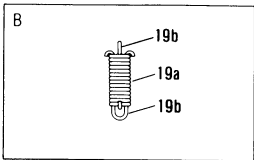

Printers With Serial Numbers Lower Than 230348

To Cover Reset Knob Hole On Meter Register

For Service Order Kit 370020-022

Meter Duplicator
Accumulative (Nonreset) Type

ITEM NO.	PART NO.	PART NAME	QUANTITY PER UNIT
1	80548-1-011	Cover Housing-Self Closing	1
1a	80601-1-018	Cover Assembly-Self Closing (Items 1-12 Inclusive)	1
	See NOTE 4		
1d	80601-4-030	Cover Assembly-Self Closing (Left Hand)	1
1e	80548-4-020	Cover Housing-Self Closing (Left Hand)	1
2	14154-JH-510	Pin	2
3	80549-1-010	Ticket Guide	1
4	80603-1-010	Ticket Cover	1
4a	80444-1-008	Ticket Cover Assembly (Items 4-7 Inclusive)	1
5	80395-6-030	Gasket	1
6	502241-001	Set Screw (#8-32 x 3/16")	1
7	80396-1-005	Magnet	1
8	80242-1-005	Knob	1
9	502259-003	Screw (#8-32 x 1")	1
10	510500-116	Screw (#5-40 x 7/32")	5
11	501513-009	Screw (#5-40 x 3/8")	1
12	80446-1-005	Magnet Plate	1
13	Not Used		
14	Not Used		
15	Not Used		
16	Not Used		
17	510163-001	Groove Pin (3/32" x 1/2")	3
18	32636-D-025	Rebound Plate	1
19a	310325-334	Spring-Compression	1
19b	328158-001	Spring-Loop	2
20	14427-QE-790	Printing Arm Lever Spring	1
21	G327582-001	Printing Arm	1
22	510125-001	Groove Pin (3/32" x 11/16")	1
23	11071-FA-299	Washer	As Req'd.
24	323992-001	Pawl Group	1
25	51488-011	No-Back Pawl Spring	1
26	874201-114	Collar	1
27	G32629-24-338	Printing Arm (Includes 28, 29, 30)	1
28	511850-179	Screw #10-32	2
29	328044-001	Printing Arm	1
30	313500-031	Printing Arm Cushion	1
31	884009-026	Spacer	1
32	32774-B-011	Shaft	1
33	320591-001	Cam Group, Printing Arm	1
34	512900-239	Spiral Pin	2
35	33753-F-040	Washer .020"	1
36	11071-CK-150	Washer	As Req'd.
37	511816-001	Ring Retaining	1
38	324723-001	Shaft	1
	326157-001	Shaft (For Left Reset)	1
39	41603-CB-148	Stud	1
40	320519-001	Lever Tray, Actuating	1
41	320518-001	Gear Driver	1
42	501700-132	Screw, Set	1
43	74800-70-181	Washer	1
44	74800-42-125	Rubber Washer	1
45	Not Used		
46	324757-001	Knob (Left or Right)	1
47	502300-108	Flat Head Screw (8-36 x 2-1/4")	1
	502300-109	Flat Head Screw (8-36 x 1-3/4") (For Left Reset)	1
48	510500-431	Screw (4-40 x 1/4")	2
49	32729-14-121	Sales Slip Shield	1
50	313705-010	Ticket Guides	2
51	320520-001	Lever Seal	1
52	310325-305	Spring	1
53	510904-509	Screw (6-32 x 7/8")	1
54	323858-001	Tray Group (Includes 42, 48, 49, 50, 53, 118, 119, 120 & 121)	1
55	313420-012	Lever Group	1
56	325309-001	Clamp	1
58	320596-002	Shaft Clutch	1
59	313422-010	Retainer	1
60	501558-001	Set Screw	1
61	310340-320	Spring Clutch	1
62	323519-001	Disc, Transfer	1
63	310340-588	Spring Clutch	1
64	323518-001	Clutch Detent	1
65	313421-023	Driver	1
66	320610-002	Gear, Bevel	1
67	310340-494	Spring Clutch	1
68	320515-002	Gear, Clutch	1