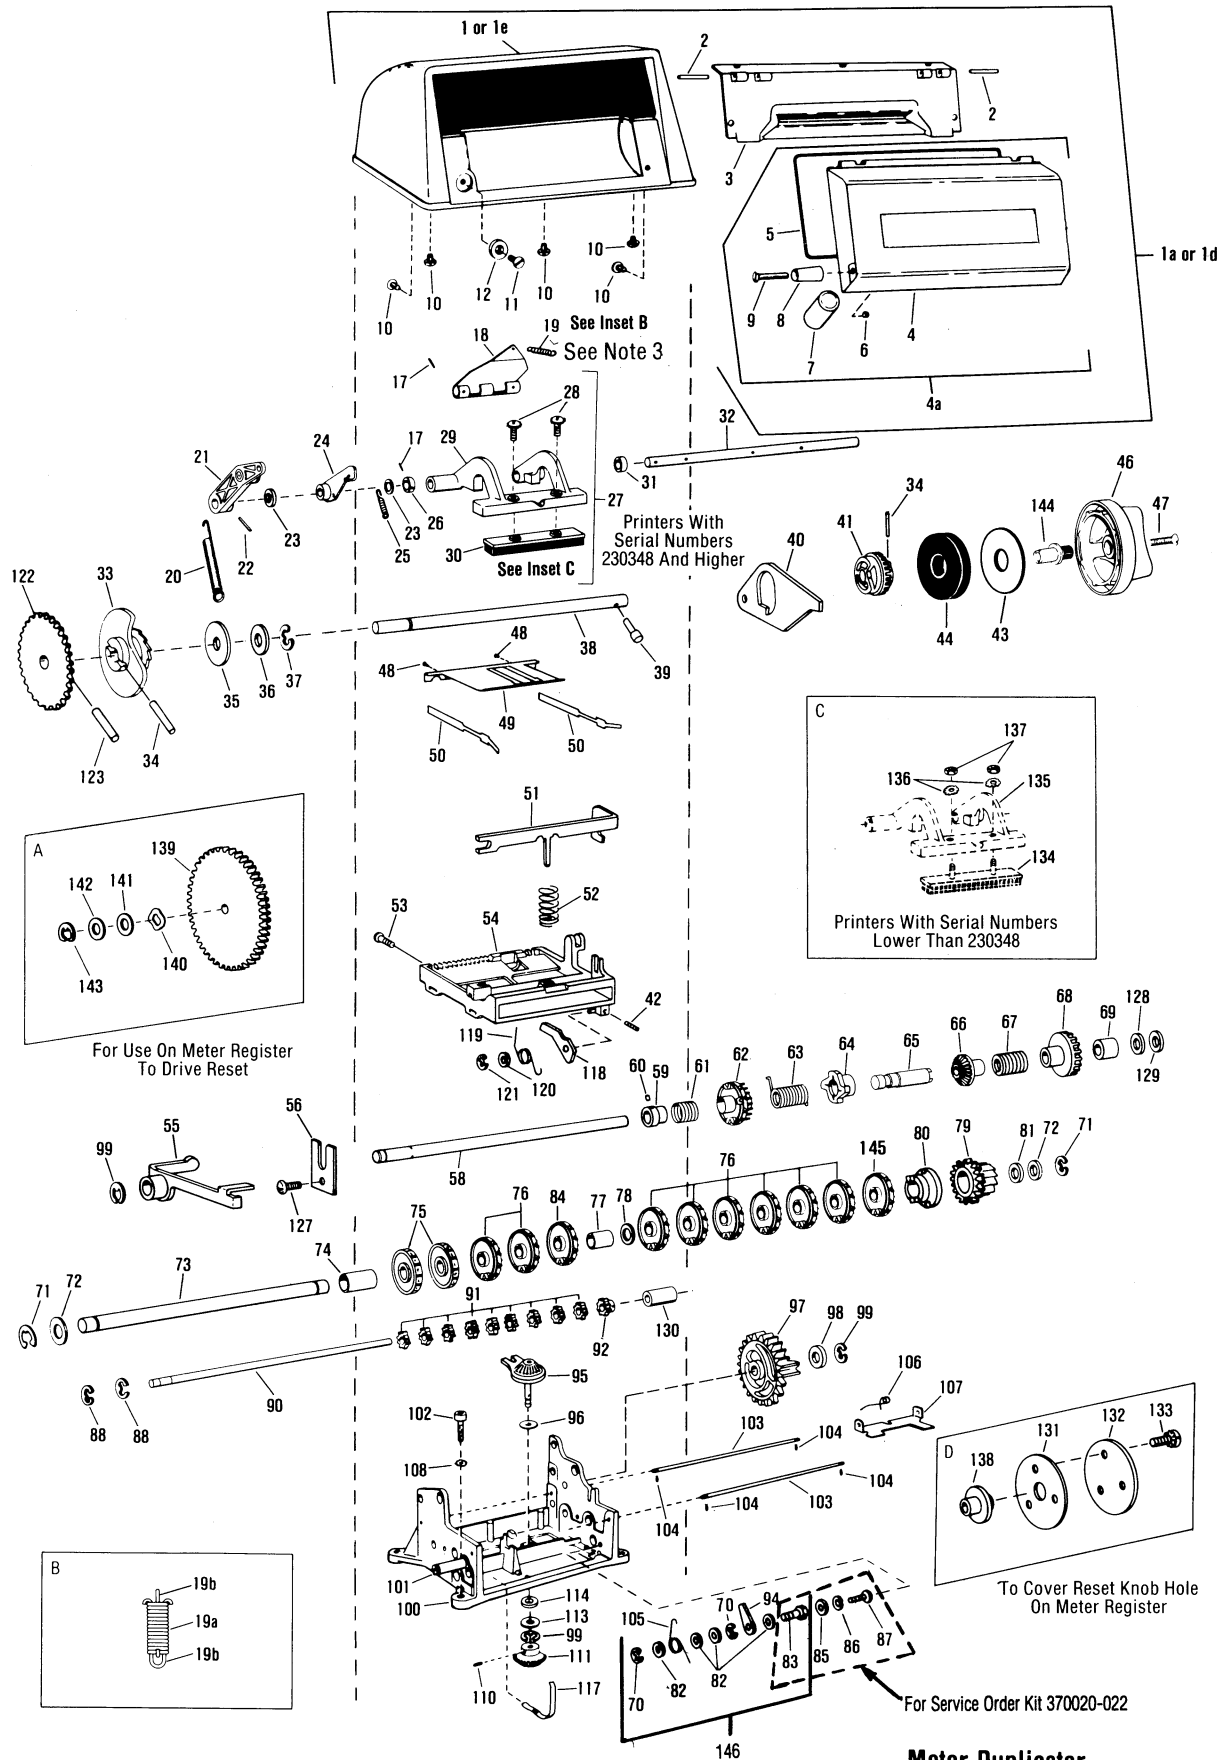

Parts List

Technical Manual
8-019
Issued: 5/99
Supersedes: 2/98

251294
Rev. E

METER PRINTER

ACCUMULATIVE
(NONRESET)
TYPE

SERIES
788801

VEEDER-ROOT 

For Use On Meter Register To Drive Reset