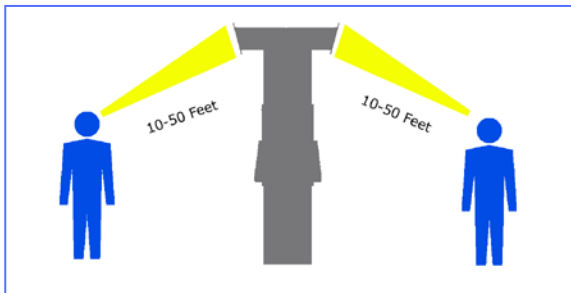

Promote stronger forecourt messaging with the Brand View™ canopy

Branding options for the Encore® series

The Brand View canopy for Encore series dispensers offers customers a new contemporary choice for their dispenser image. The modern Brand View canopy provides a rounded, angular style that increases viewability for your branding message or corporate image.

Modern canopy builds better brand awareness

Build better brand awareness with increased exposure

- > Angled design increases near field viewing by customers from 10-50 feet away while maintaining far field visibility
- > While most canopies are optimized for street viewing, the Brand View is designed for consumers approaching and operating within the forecourt

Ordering Information

Style	Kit Number	Description
	EN55010GAXXX 	Brand View™ Canopy 56" W x 33" D x 9 ½" H
	EN55020GAXXX 	Brand View DEF Canopy 66" W x 37-7/8" D x 10" H
	EN01003GAXXX 	Oval Canopy 62" W x 35" D x 9 ½" H
	EN01001GAXXX 	Rectangular Canopy 46 ½" W x 39 ½" D x 9 ½" H
	EN01004GAXXX 	Rounded Corner DEF Canopy 64.3" W x 32.0" D x 9.55" H
	EN01002GAXXX 	Rounded Corner Canopy 56" W x 33" D x 9 ½" H