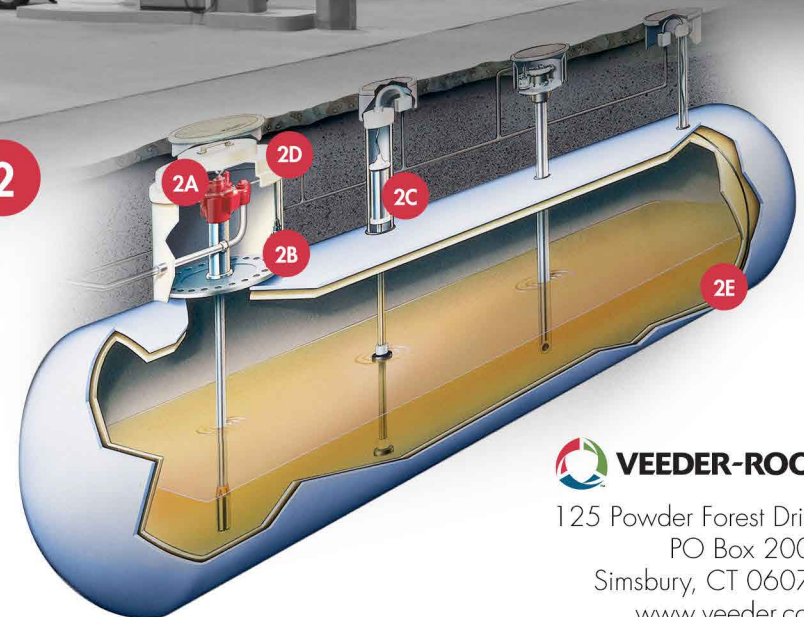

## 3 AT THE PUMP

3A Cam Twist Breakaway

3B Elite Nozzle

3C Twister Swivel

2

125 Powder Forest Drive  
PO Box 2003  
Simsbury, CT 06070  
www.veeder.com