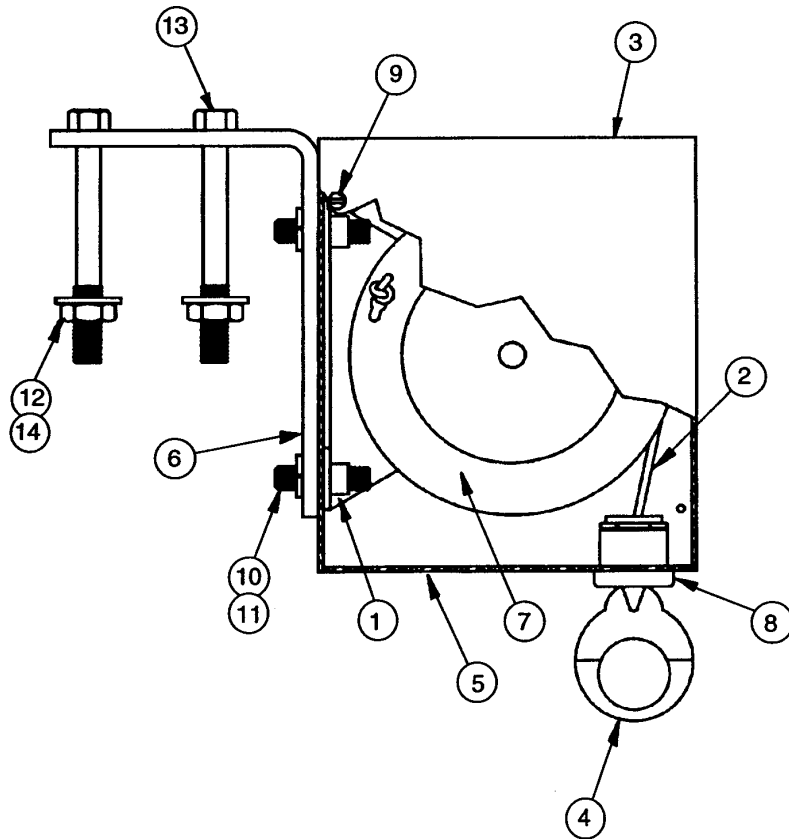

# HOSE RETRACTOR PARTS LIST

## (Bracket Mount)

Item	Part Number	Qty.	Description
1	009-217-1	1	Bracket
2	780-905-1	10'	Cable, 5/32" nylon braided
3	014-408-1	1	Cover
4	014-407-1	1	Clamp, VR co-ax hose
5	029-020-1	1	Frame
6	009-222-1	1	Bracket, angle
7	071-124-1	1	Reel, heavy duty
7	071-130-1	1	Reel, standard duty
8	125-002-5	1	Eye, cable assembly
9	026-618-1	4	Screw, #6 x 3/8" pan head
10	026-574-1	2	Screw, 3/8" - 16 x 1" socket head
11	026-480-1	2	Lockwasher, 3/8"
12	026-577-1	2	Washer, 3/8"
13	076-330-1	2	Hex Bolt, 3/8" - 16 x 3 1/2"
14	026-307-1	2	Nut, 3/8" - 16 zinc plated